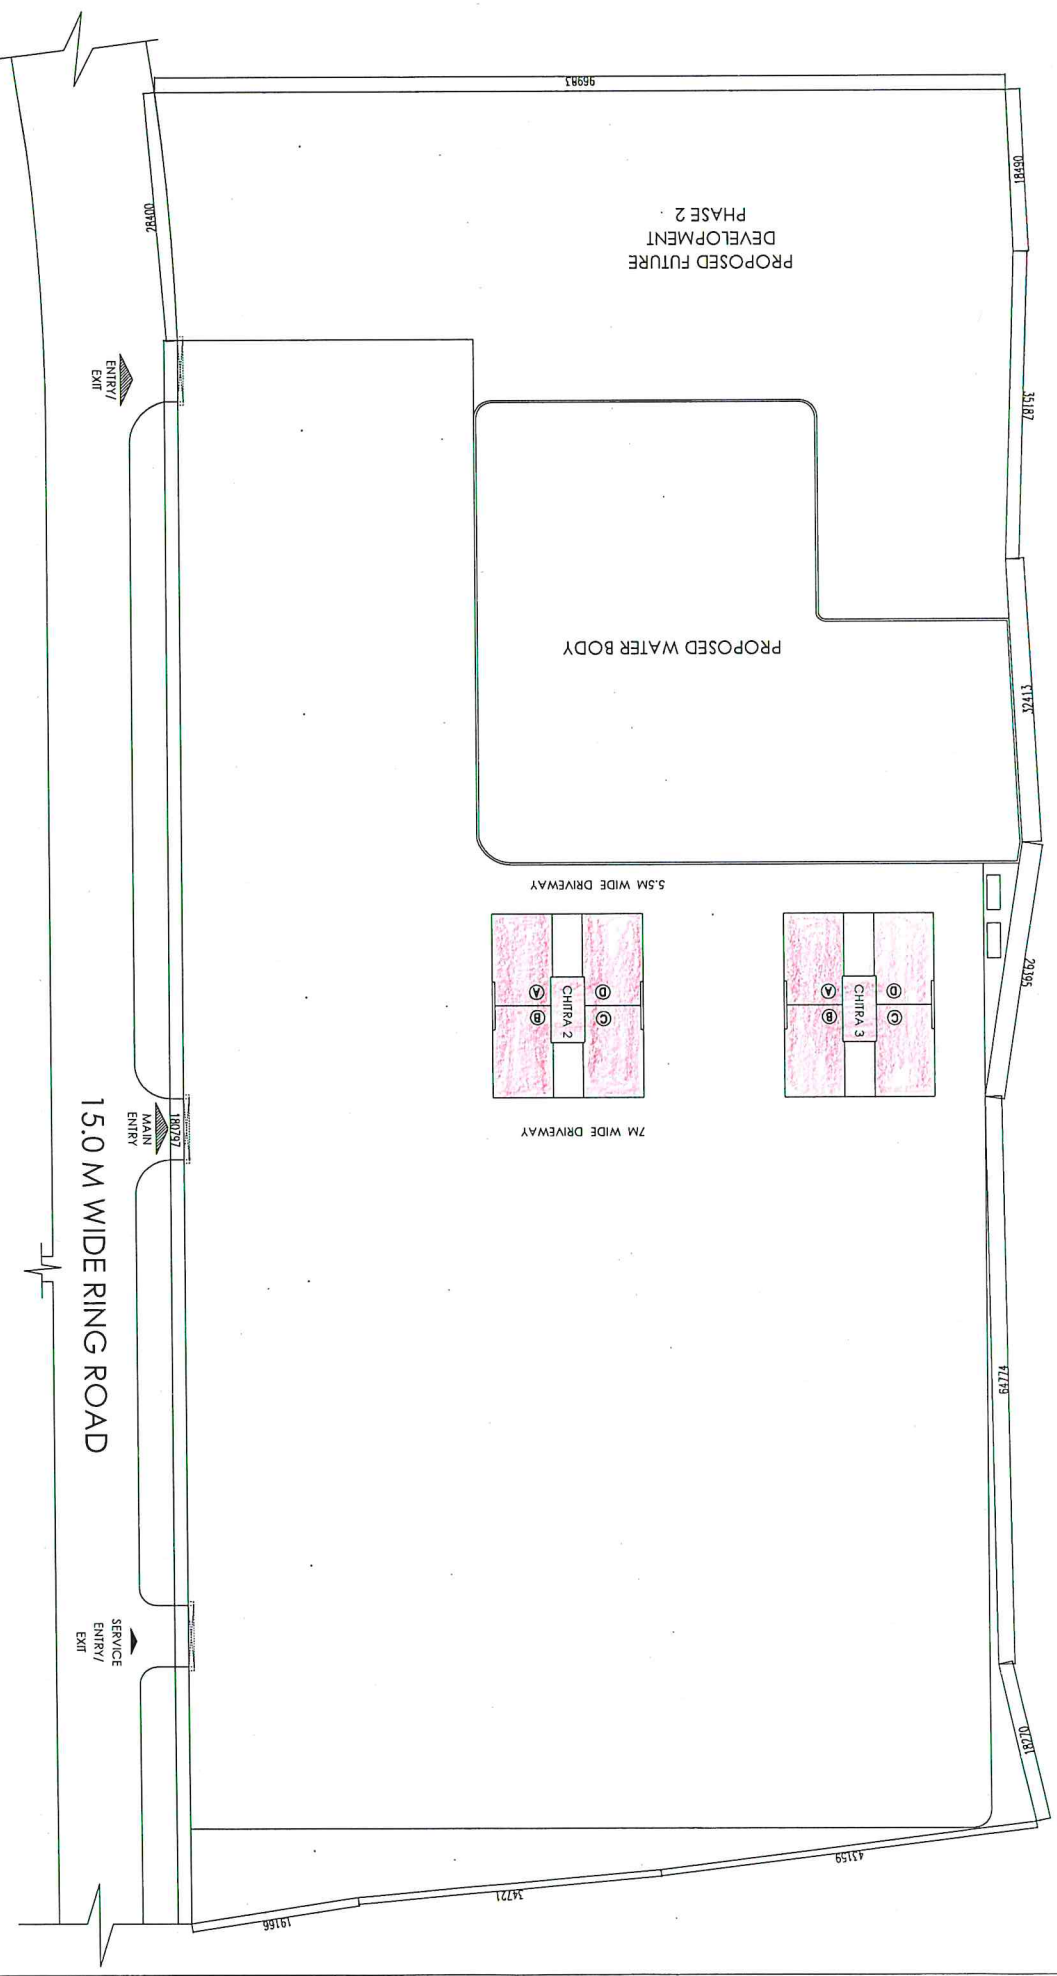

NOTE: ALL DIMENSION ARE IN MM.

For SHRACHI BURDWAN DEVELOPERS PVT. LTD.
Balai De
 Authorised Signatory